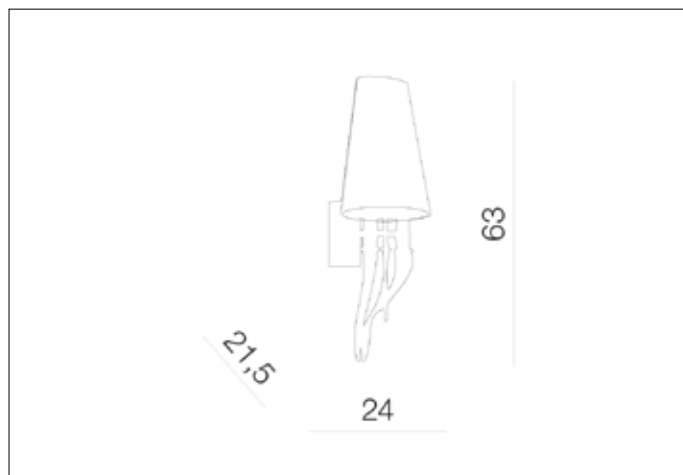

#### Dimensions height / width / length [cm]

Product	63 x 24 x 21,5
Wall base	15 x 8 x 2,5
Ceiling base	N/A x N/A x N/A
Shade	30 x 24 x 16

#### Shipping info height / width / length [cm]

BOX 1:	54 x 29 x 25
BOX 2:	N/A x N/A x N/A
BOX 3:	N/A x N/A x N/A
Net weight [kg]	2,1
Gross weight [kg]	2,3

#### Product Specifications

Line	DECORATIVE
Type	Wall
Type of track	N/A
Color	White / Chrome
Material	Metal / Fabric
Light source	2
Type of socket	E14
Lumens	N/A
Kelvins	N/A
Beam angle	N/A
Dimmable	N/A
CCT	N/A
RGB	N/A
RA	N/A
App remote control	N/A
Remote control	N/A
Voltage	230 V.
Power	max. LED 11 W.
Switch location	N/A
Protection class	IP20
Tilt	N/A
Rotation	N/A